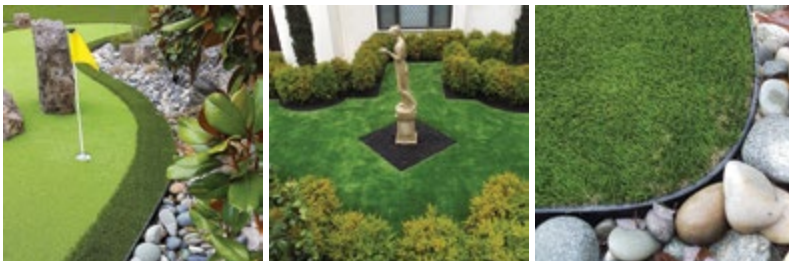

Our edging is perfect for a wide variety of landscape applications. Precision Edge is the strongest, most environmentally friendly landscape edging available today. With its sleek black finish and easy installation, Precision Edge is the #1 choice for contractors in the landscape industry.

### GREAT FOR:

- Lawn Edging
- Borders
- Gardens
- Pathways
- Concrete Forms
- Artificial Grass
- Putting Greens
- Retaining Walls

CREATE SHARP CURVES- STRAIGHT LINES - BENDS TO 90° CORNERS

**Great North**  
Advanced Hardscape  
Solutions