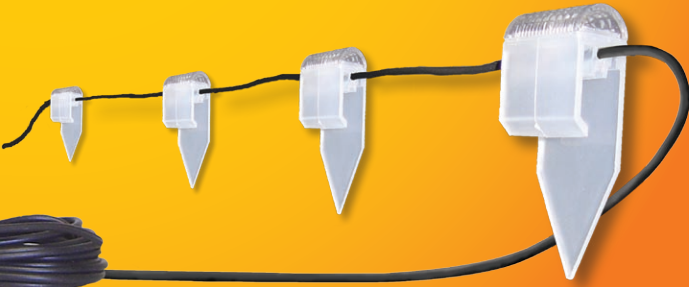

## REVOLUTIONARY LIGHTING TECHNOLOGY

Driveways & Planting Beds  
Patios & Boardwalks  
Paths, Cottages & Docks  
Seasonal Lights  
Fence Accents  
Steps & More

Available In  
14 or 28 Light Sets

The patented e-Clip is designed to withstand the most severe weather conditions. Lights can be placed from 2" to 32½" apart and are virtually invisible during the day. The Ultra-brite LED lights will ensure 100,000 hours of maintenance free lighting enjoyment.

## EASY TO INSTALL

Inserts into the ground with the push of a thumb.

## PERIMETER LIGHTING

Ideal for edging paving stone driveways, sidewalks and patios. The patented e-Clip is designed to fit perfectly onto Snapedge®, Barrier™ and Sta-Right™ edge restraints as well as most types of coiled garden edges.

### SEASONAL LIGHTS

A 15 ft. span from the solar powered rock to first light allows e-Clips to double as holiday lights on most homes.