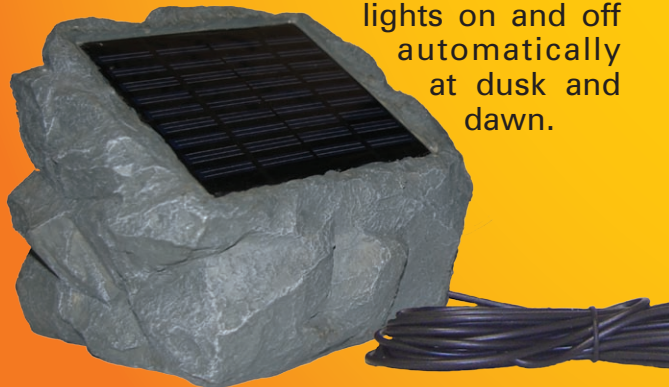

## Solar Powered L.E.D. Outdoor Lighting

...that's out of sight

## EASY TO INSTALL

Inserts into the ground with the push of a thumb.

## SOLAR POWERED

Our patented solar rock powers the entire strand of 14 or 28 lights, allowing you to place them in areas where the sun doesn't reach. The solar panel stores the sun's energy during daylight hours, blending in flawlessly with your landscape. A photo cell turns your lights on and off automatically at dusk and dawn.