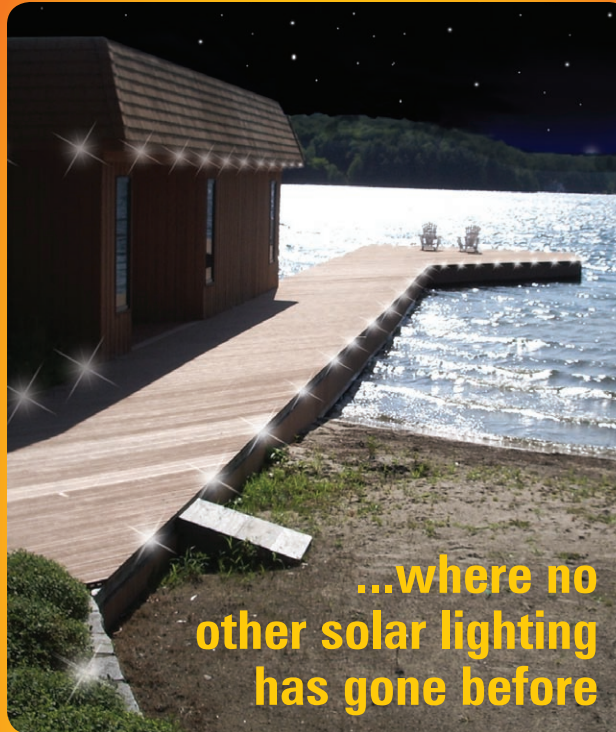

SOLAR e-CLIPS™ DARES TO GO....

...where no
other solar lighting
has gone before

www.solareclips.ca
See website for details
Warranty applies in U.S.A.
and Canada only

Snapedge Canada Ltd.
www.snapedge.ca
Engineered & tested in Canada
Made in China

Distributed by:

Solar e-CLIPS™

PATENT PENDING

Surround your
landscape with light...