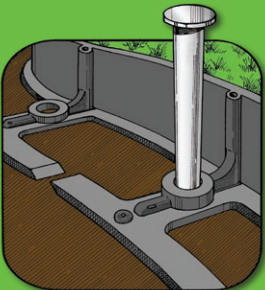

Great Consumer Benefits...

- Easy to install & stays put
- The best alternative to extruded coiled edging
- Strong cross section support & piece to piece connector
- Creates a permanent barrier between different landscape materials
- Provides a clean edge to planting beds and gardens
- Designed for curves & straight edges
- Holds landscape fabric and weed barriers firmly in place
- Perfect solution for tree rings. Two lengths = 30" diameter ring

**JUST
SNIP TO
BEND**

4 Pack

Spikes included to penetrate tough surfaces

Landscape Edging That Gives You The Edge

Superior Packaging

Eye Catching POS Graphics Bilingual Packaging & Installation Instructions