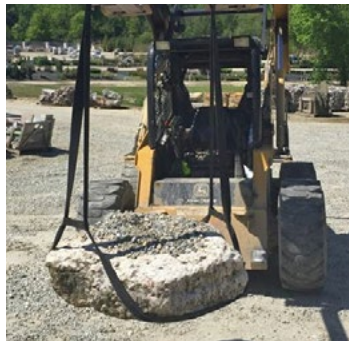

UNDERSTANDING SUCTION EQUIPMENT: THE REQUIREMENTS

When using the ES Elite Suction System, either the ES Power Pack, or a compressor / Venturi combination is required.

Here is the break down:

1. ES Elite Suction Power Pack works on **WETCAST** (non-porous) product & natural stone
1. Compressor with Venturi (standard or high volume) works on **most DRYCAST** (porous) product

MECHANICAL CLAMPS

Quick-E-BL3000 - Lift 3000 lbs.

Quick-E-BL980 - Lifts 980 lbs.

Lifts Boulders / Armour Stone
(Attachments for BL 980)

Quick-E-Boulder Grab

Quick-E-BL450 - Lifts 450 lbs.

Quick-E-BL850 - Lift 850 lbs.

Quick-E-Large Slab - Lift 480 lbs.

EZ Step Clamp - Lifts 900/2400 lbs.

Quick-E-Ergo Assist - Lifts 125 lbs.

STRAPPING / TRACK EQUIPMENT OPTIONS

Tree Buddy
Lift 3000 lbs

Boulder Buddy
Lift 4000 lbs

Pro-Safe Lift System
Lift 3500 Pallet