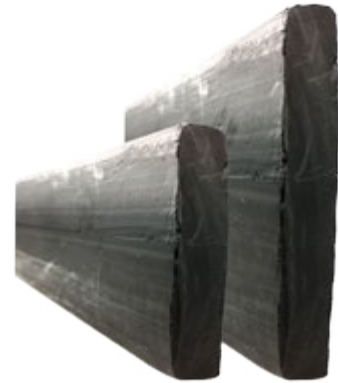

Features & Benefits

- Made locally in BC from 100% recycled high density polyethylene.
- Precision Edge is the strongest landscape edging available made from the most pliable plastic in the world.
- Stronger than aluminum edging.
- Aesthetically mimics black aluminum.
- Will not break or fracture under any circumstances due to its solid core construction.
- Ideal for straight lines, curves and corners.
- No coloring agents or chemical additives. 100% recycled material only.
- Great finishing edge for all landscape applications.
- Non-stick surface makes our products ideal for concrete forms.
- Will not rot or break down over time like wood products.
- Edging available in 1x4 and 1x6 black only.

1x4

Actual Size
7/16" x 3 3/8" x 20'

1x6

Actual Size
7/16" x 5 1/2" x 20'

20' Lengths

Custom Bending Tool

Perfect Corners Every Time!

Smooth Flowing Curves