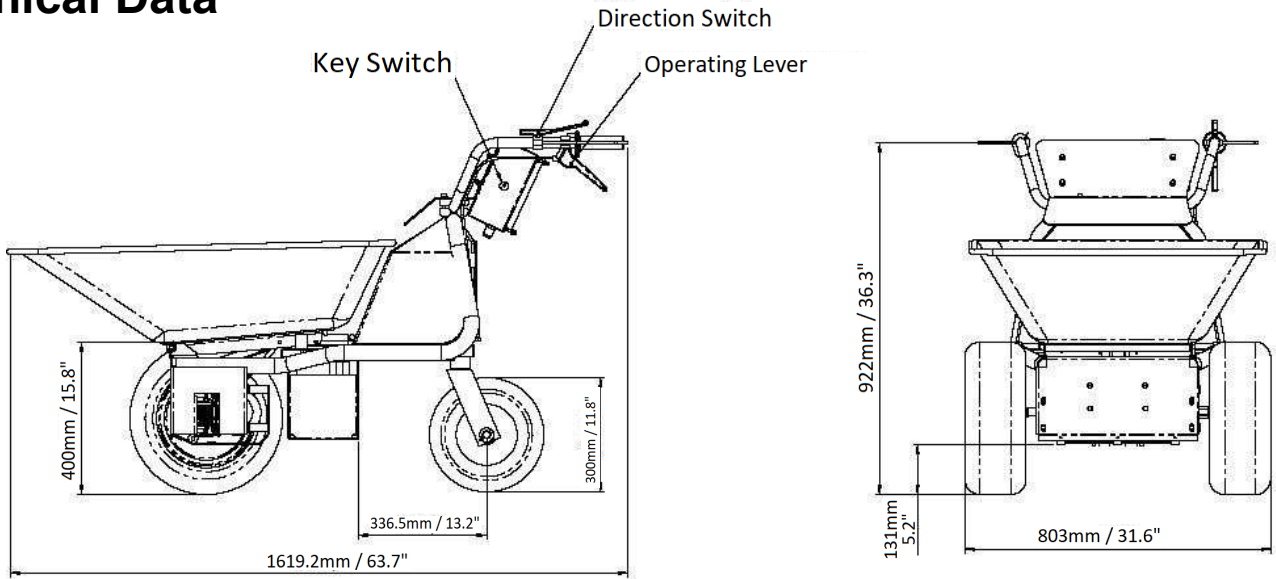

# Multi-Dumper elektro

light cargo tray 450ltr. / 119 gal.  
dimensions: 1160x850x565mm  
dimensions: 45.7"x33.5"x22.2"

snow blade 85cm / 33.5"  
incl. special rubber strip and adapter

**MCE400**

# Technical Data

<b>Drive</b>	Electric
Electric tension	
Power	1000 W
Climbing ability	max. 40 %
Revolutions per minute	2200 RPM

<b>Operational specs.</b>	
Weight	130 kg / 287 lbs.
Max. Payload	400 kg / 882 lbs.
Capacity	110 Liter / 29 gal. (standard)
Dumping device	Mechanical / pneumatically backed 8 – 10 h
Operating time	
Working speed –	0 – 6 km/h (3.7 mph) forward
Progressively adjustable	0 – 3 km/h (1.9 mph) backward

orders@gnhardscape.com  
 www.greatnorthhardscape.com  
 1.800.720.7627

**Accessories:**

transport platform with adjustable width load carrying beds 90x79x26cm / 35"x31"x10"

wood carrying platform

sweeper 105cm / 41" - mech. pivoting incl. adapter

sweeper 85cm / 33.5" - mech. pivoting incl. collector 60ltr. / 1 5.9 gal.

Seat with spring borne, foot service brake and adapter

sweeper 85cm/33.4" - mech. pivoting incl. snow blade 85cm/33.4" and adapter